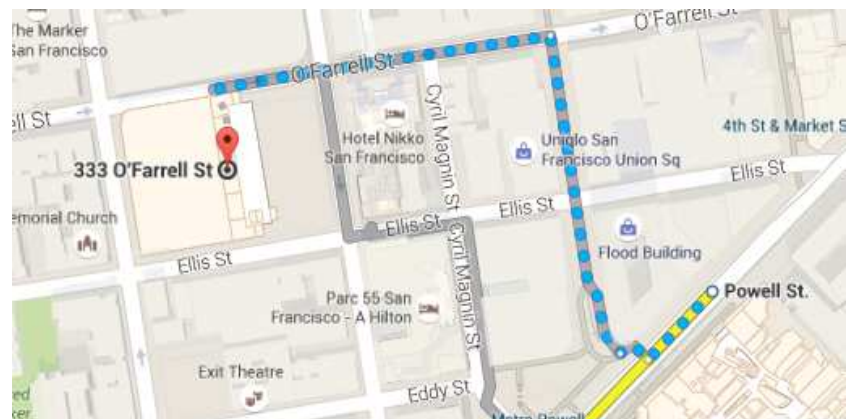

🚇 **Pittsburg/Bay Point - SFIA/Millbrae** towards Pittsburg/Bay Point

29 min (10 stops) · on time · ♿

Service run by Bay Area Rapid Transit - Route information

San Bruno

South San Francisco

Colma

Daly City

Balboa Park

↑ Head southwest on Market St toward Powell St

➡ Turn right onto Powell St

➡ Turn right to stay on Powell St

↶ Turn left onto O'Farrell St

📍 Destination will be on the left

○ 333 O'Farrell St

San Francisco, CA 94102

Friday (December 4)

- Hilton Hotel (333 O'Farrell St, San Francisco, CA 94102) ⇔ Land's End Golf (300 34th Ave, San Francisco, CA 94121)

- Hilton Hotel (333 O'Farrell St, San Francisco, CA 94102) ⇔ Imperial Palace Restaurant (818 Washington Street, San Francisco, CA 94108)

Saturday (December 5)

- **Hilton Hotel (333 O'Farrell St, San Francisco, CA 94102) ↔ Hearst Building (5 Third Street, San Francisco, CA 94103)**

333 O'Farrell St

San Francisco, CA 94102

- ↑ Head east on O'Farrell St toward Mason St
0.3 mi
- ↶ Turn left onto Market St
436 ft
- ↷ Turn right onto 3rd St
Destination will be on the left
85 ft