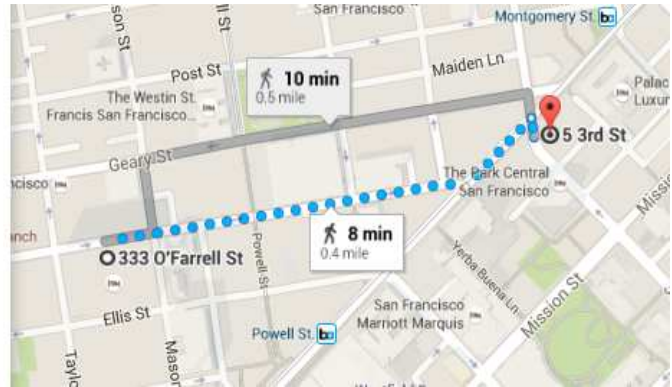

🚇 **Pittsburg/Bay Point - SFIA/Millbrae** towards Pittsburg/Bay Point

29 min (10 stops) · on time · ♿

Service run by Bay Area Rapid Transit - Route information

San Bruno

South San Francisco

Colma

Daly City

Balboa Park

↑ Head southwest on Market St toward Powell St

➡ Turn right onto Powell St

➡ Turn right to stay on Powell St

↶ Turn left onto O'Farrell St

📍 Destination will be on the left

○ 333 O'Farrell St

San Francisco, CA 94102

Friday (December 4)

- Hilton Hotel (333 O'Farrell St, San Francisco, CA 94102) ⇔ Land's End Golf (300 34th Ave, San Francisco, CA 94121)

- Hilton Hotel (333 O'Farrell St, San Francisco, CA 94102) ⇔ Imperial Palace Restaurant (818 Washington Street, San Francisco, CA 94108)

Saturday (December 5)

- **Hilton Hotel (333 O'Farrell St, San Francisco, CA 94102) ↔ Hearst Building (5 Third Street, San Francisco, CA 94103)**

333 O'Farrell St

San Francisco, CA 94102

- ↑ Head east on O'Farrell St toward Mason St
0.3 mi
- ↶ Turn left onto Market St
436 ft
- ↷ Turn right onto 3rd St
Destination will be on the left
85 ft