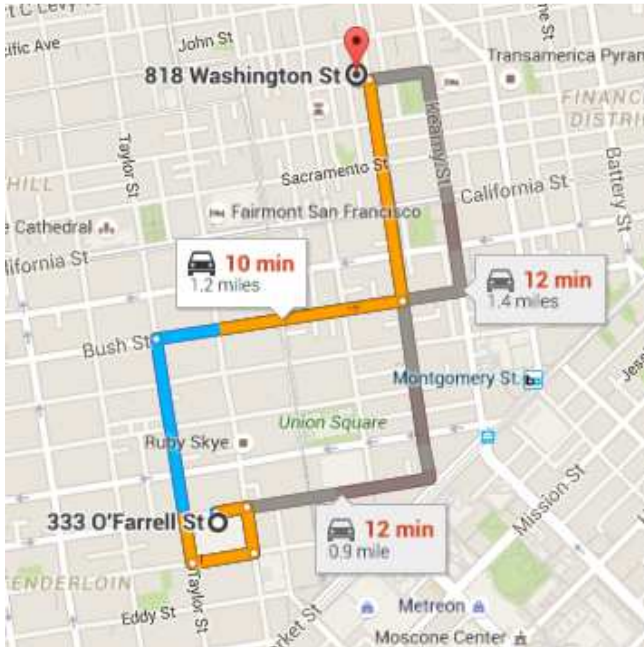

🚇 **Pittsburg/Bay Point - SFIA/Millbrae** towards Pittsburg/Bay Point

29 min (10 stops) · on time · ♿

Service run by Bay Area Rapid Transit - Route information

San Bruno

South San Francisco

Colma

Daly City

Balboa Park

Glen Park

24th St. Mission

16th St. Mission

Civic Center/UN Plaza

○ Powell St.

🚶 Walk

About 6 min, 0.3 mi

Use caution - may involve errors or sections not suited for walking

↑ Head southwest on Market St toward Powell St

➡ Turn right onto Powell St

➡ Turn right to stay on Powell St

↶ Turn left onto O'Farrell St

📍 Destination will be on the left

○ 333 O'Farrell St

San Francisco, CA 94102

Saturday (December 5)

- **Hilton Hotel (333 O'Farrell St, San Francisco, CA 94102) ↔ Hearst Building (5 Third Street, San Francisco, CA 94103)**

333 O'Farrell St

San Francisco, CA 94102

- ↑ Head east on O'Farrell St toward Mason St
0.3 mi
- ↶ Turn left onto Market St
436 ft
- ↷ Turn right onto 3rd St
Destination will be on the left
85 ft